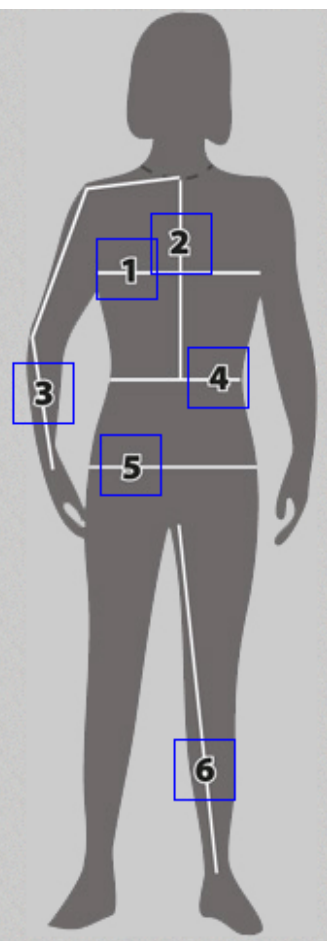

Youth Sizes	XS	S	M	L	1X
Chest	22-23	24-25	27-29	30-32	33-35

Measurements shown are body measurements and may vary within 1/2"

[Tips for measuring \(opens in pop-up\)](#)

Athlete Name: \_\_\_\_\_ Grade: \_\_\_\_\_ Phone Number: \_\_\_\_\_

**Competition Shorts and Tank Top:**

**Men:**

\_S \_M \_L \_XL \_XXL (\$2 additional) \_XXXL (\$2 additional)

**Women:**

\_XS \_S \_M \_L \_XL \_XXL (\$2 additional) \_XXXL (\$2 additional)

Men's Sizes	XS	S	M	L	1X	2X	3X
Chest	30-33	34-36	37-39	40-42	43-45	46-48	49-51
Waist	25-27	28-30	31-33	34-36	37-39	40-42.5	43.5-46

Women's Sizes	XS	S	M	L	1X	2X
Chest	32-33	34-35	36-37	38-40	41-43	44-46
Hip	34-35	36-37	38-39	40-42	43-45	46-48
Waist	24-25	26-27	28-29	30-32	33-35	36-38

Youth Sizes	S	M	L
Chest	24-26	27-29	30-32
Hip	25-27	28-30	31-33
Waist	22-23.5	24-25.5	26-27.5

**SOLID PERFORMANCE SHORT 5"**

Adult Sizes	XS	S	M	L	1X	2X	3X
Waist	25-27	28-30	31-33	34-36	37-39	40-42.5	43.5-46

Youth Sizes	S	M	L
Hip	25-27	28-30	31-33
Waist	22-23.5	24-25.5	26-27.5

Measurements shown are body measurements and may vary within 1/2"